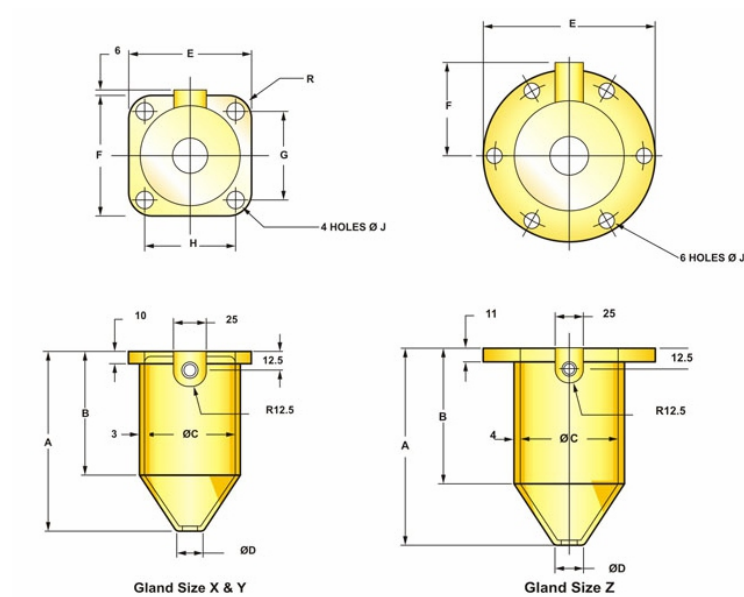

BRASS WIPING GLANDS

GLAND MATERIAL : BRASS
FINISH : NATURAL

Cat #	Gland Size	Dia over metal sheath of cable	A	B	ØC	ØD	E	F	G	H	ØJ	R
X	HG-WGX	12 to 51	137	90	60	19	90	90	66	66	12	12
Y	HG-WGY	25 to 78	155	95	89	32	114	123	95	86	14	14
Z	HG-WGZ	25 to 94	195	140	108	32	190	100	-	-	14	14

(All Dimensions in mm)